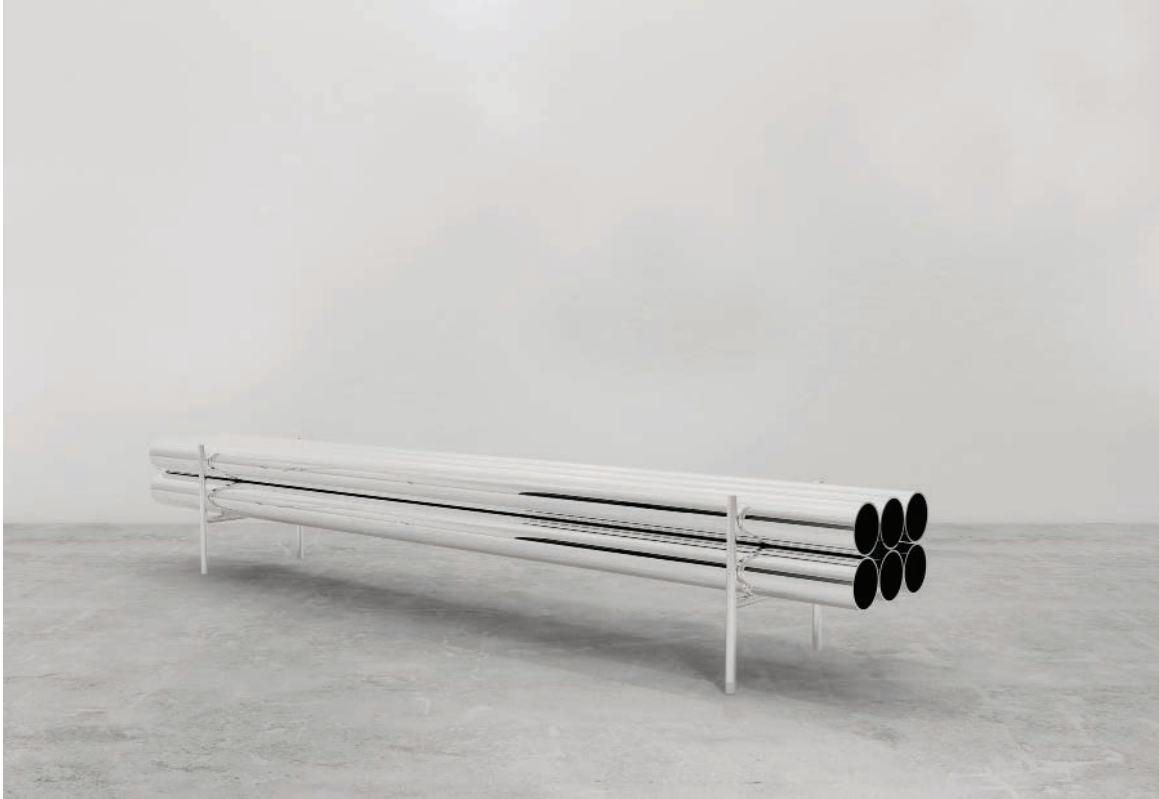

T I  
L E  
B L U  
S H

Deon Rubi  
*Metro Shelf*, Edition of 8 + 2 AP, 2019  
Polished aluminum and anodized glass  
80 x 29 x 15 in

T I  
L E  
B L U  
S H

Deon Rubi  
*Wrap Bench*, Edition of 6 + 2 AP, 2019  
Polished aluminum  
22 x 78 x 24 in

T I  
L E  
B L U  
S H

Deon Rubi  
Deon Rubi  
*Tube Bench [Long]*, Edition of 10 + 2 AP, 2019  
Aluminum  
18 x 114 x 17 in

T I  
L E  
B L U  
S H

Deon Rubi  
*Set Table*, Edition of 8 + 2 AP, 2019  
Polished aluminum and anodized glass  
50 x 50 x 13