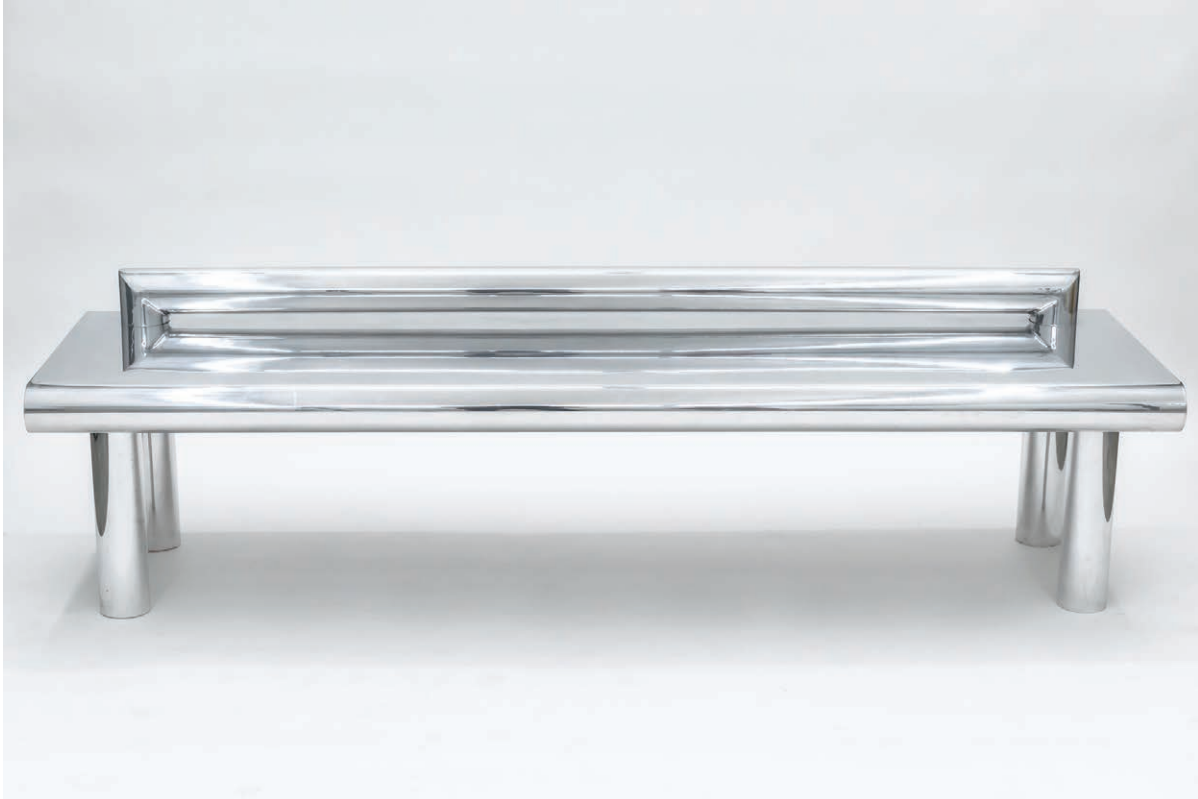

T I  
L E  
B L U  
S H

Deon Rubi  
*Metro Shelf*, Edition of 8 + 2 AP, 2019  
Polished aluminum and anodized glass  
80 x 29 x 15 in

T I  
L E  
B L U  
S H

Deon Rubi  
*Wrap Bench*, Edition of 6 + 2 AP, 2019  
Polished aluminum  
22 x 78 x 24 in

T I  
L E  
B L U  
S H

Deon Rubi  
Deon Rubi  
*Tube Bench [Long]*, Edition of 10 + 2 AP, 2019  
Aluminum  
18 x 114 x 17 in

T I  
L E  
B L U  
S H

Deon Rubi  
*Set Table*, Edition of 8 + 2 AP, 2019  
Polished aluminum and anodized glass  
50 x 50 x 13